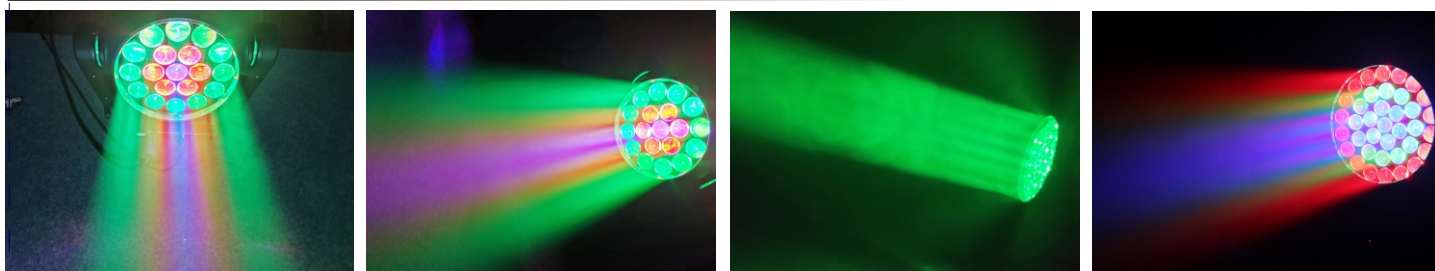

Effect and Details