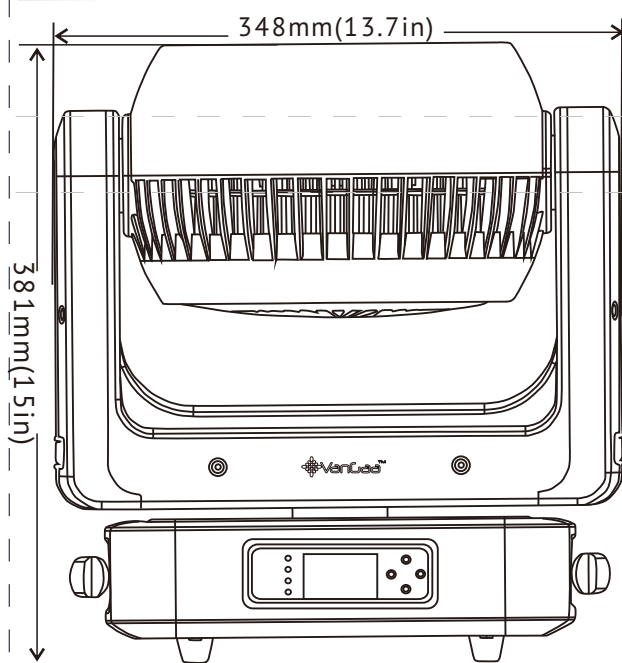

Light Output

- Illuminance: 108500 Lux (full @1m 15°)
- Optimal projection distance: 4-50m

Movement

- Pan(X axis): 540degree
- Tilt(Y axis): 270degree

Control

- Control mode: DMX-512; Mater/slave mode; Demo mode
- DMX channel: 14CH, 27CH
- Display of control panel: LCD display, four buttons

Power Supply

- Related voltage: AC100V-240V, 50/60Hz
- Related power: 500W

Construction

- Body dimension: D325*W188*H395mm
- Net weight: 9.2kg
- Shell color: black
- Shell material: ABS

Working Environment

- Working temperature: -25-40°C
- Cooling: mute Fan
- Protection rating: Ip20

Standard Configuration Spare Part List

- Cable: 1pc 3-pin DMX cable, 1pc power cable with plug(America standard, Euro standard, or other standard)
- User manual: English version user manual
- Clamp bridge: 1 set clamp bridge

Package

- Carton board box package: 390*300*450mm (1pc/carton)
- N.W/G.W: 9.2kg/10.5kg

Dimension

9.2kg(20.28lb) 

Effect and Details

DMX Channel Layout

14CH	1	2	3	4	5	6	7	8	9	10	11	12	13	14
%	Shutter	Beam Dimmer	Zoom	Pan	Pan fine	Tilt	Tilt fine	Fixtures Control setting	Color wheel effect	Red	Green	Blue	White	Beam CCT
														