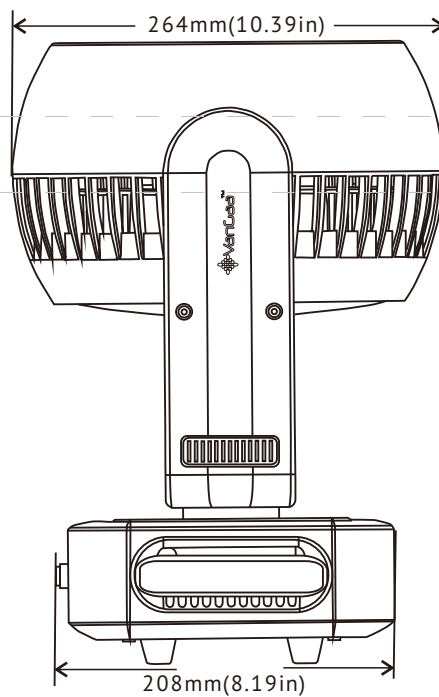

Light Output

- Illuminance: 108500 Lux (full @1m 15°)
- Optimal projection distance: 4-50m

Movement

- Pan(X axis): 540degree
- Tilt(Y axis): 270degree

Control

- Control mode: DMX-512; Mater/slave mode; Demo mode
- DMX channel: 14CH, 27CH
- Display of control panel: LCD display, four buttons

Power Supply

- Related voltage: AC100V-240V, 50/60Hz
- Related power: 500W

Construction

- Body dimension: D325*W188*H395mm
- Net weight: 9.2kg
- Shell color: black
- Shell material: ABS

Working Environment

- Working temperature: -25-40°C
- Cooling: mute Fan
- Protection rating: Ip20

Standard Configuration Spare Part List

- Cable: 1pc 3-pin DMX cable, 1pc power cable with plug(America standard, Euro standard, or other standard)
- User manual: English version user manual
- Clamp bridge: 1 set clamp bridge

Package

- Carton board box package: 390*300*450mm (1pc/carton)
- N.W/G.W: 9.2kg/10.5kg

Dimension

9.2kg(20.28lb) 

Effect and Details

DMX Channel Layout

14CH	1	2	3	4	5	6	7	8	9	10	11	12	13	14
%	Shutter	Beam Dimmer	Zoom	Pan	Pan fine	Tilt	Tilt fine	Fixtures Control setting	Color wheel effect	Red	Green	Blue	White	Beam CCT
														